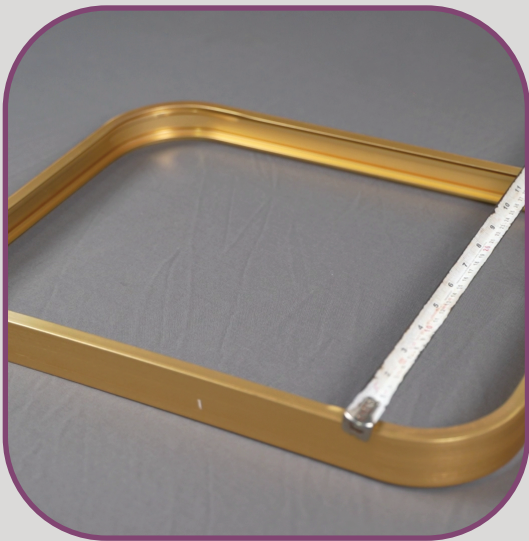

INTRODUCTION

GoodLiving is a leading manufacturer of premium aluminium profiles and modular cabinets, delivering modern, durable, and design-driven solutions for residential and commercial spaces. Based in Ahmedabad, India, GoodLiving has built a strong presence across the country with a commitment to quality craftsmanship and innovative engineering.

With 240+ successful installations across India, the company's reach spans major metro cities as well as emerging micro-cities, making GoodLiving a trusted name for architects, interior designers, and Glass dealer.

GoodLiving continues to expand its footprint with a focus on precision manufacturing, reliable service, and long-lasting products that elevate everyday living.