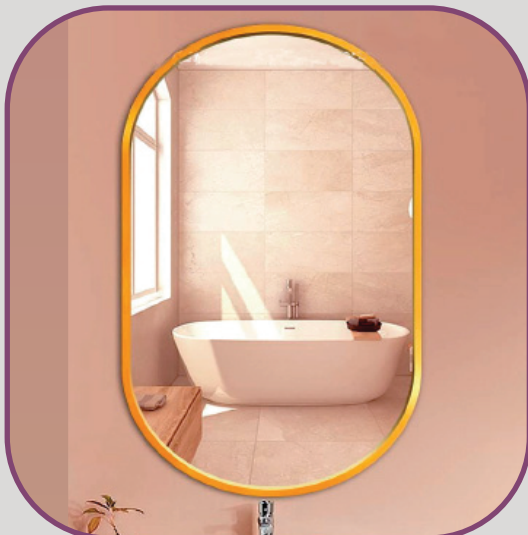

INTRODUCTION

GoodLiving is a leading manufacturer of premium aluminium profiles and modular cabinets, delivering modern, durable, and design-driven solutions for residential and commercial spaces. Based in Ahmedabad, India, GoodLiving has built a strong presence across the country with a commitment to quality craftsmanship and innovative engineering.

With 240+ successful installations across India, the company's reach spans major metro cities as well as emerging micro-cities, making GoodLiving a trusted name for architects, interior designers, and Glass dealer.

GoodLiving continues to expand its footprint with a focus on precision manufacturing, reliable service, and long-lasting products that elevate everyday living.