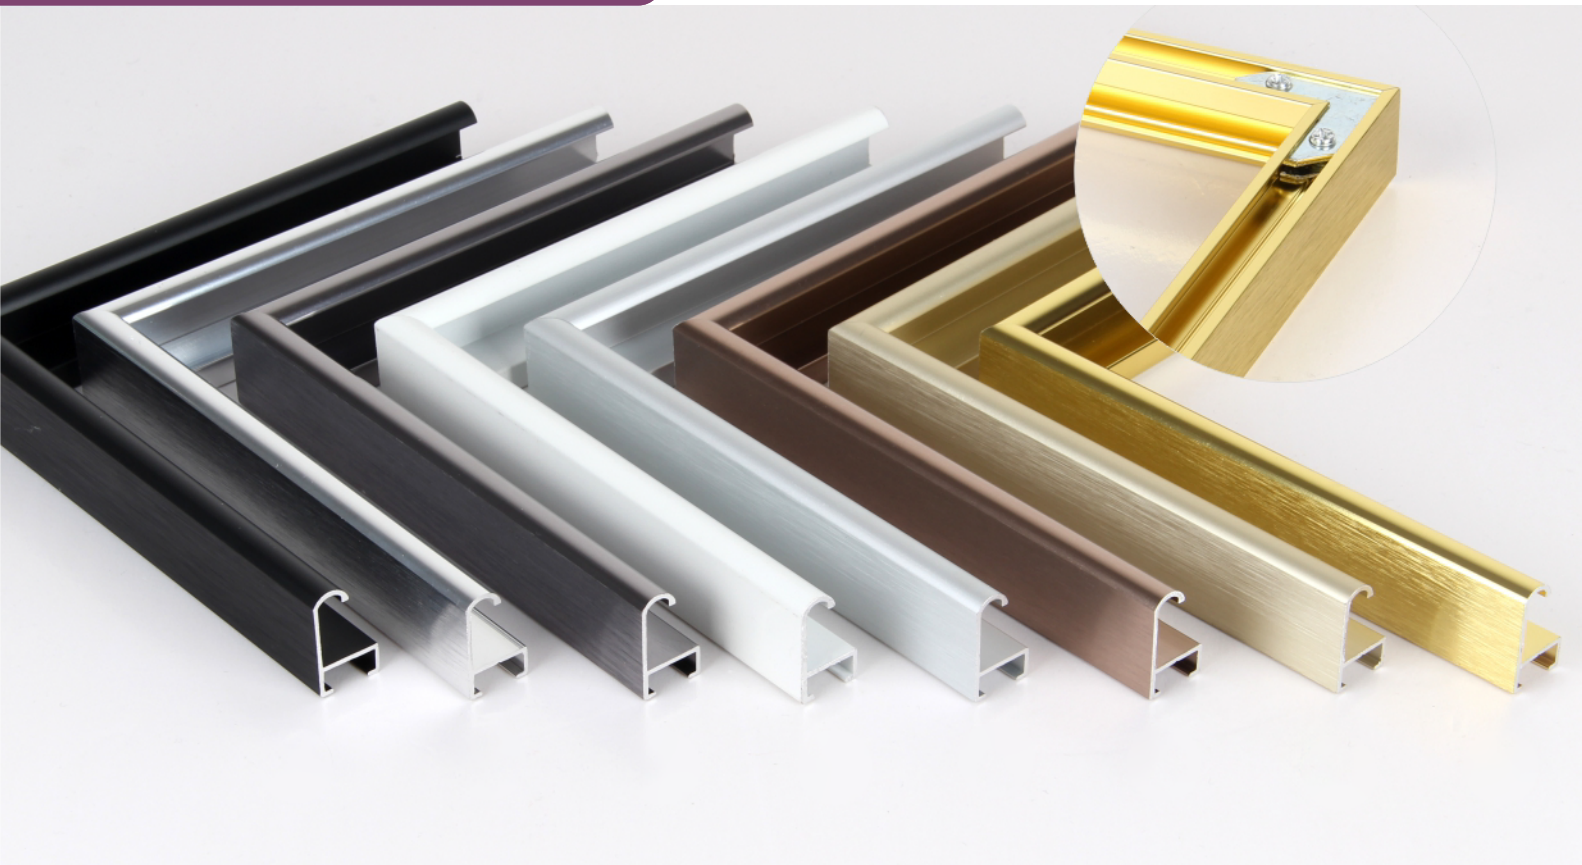

ITEM: AP-101