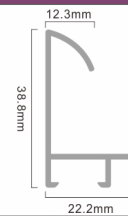

ITEM: AP-035

01	AP-035- BLACK
02	AP-035- GOLD
03	AP-035- REAL GOLD
04	AP-035- ROSE GOLD
05	AP-035- ANTIQUE GOLD
06	AP-035- WINE
07	AP-035- SILVER
08	AP-035- BROWN
09	AP-035- GREY
10	AP-035- WOODENS