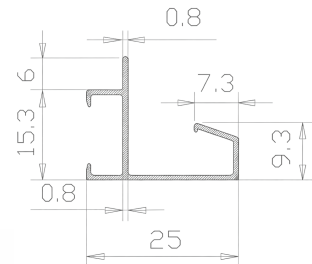

ITEM: AP-102

01	AP-102- BLACK
02	AP-102- GOLD
03	AP-102- REAL GOLD
04	AP-102- ROSE GOLD
05	AP-102- ANTIQUE GOLD
06	AP-102- WINE
07	AP-102- SILVER
08	AP-102- BROWN
09	AP-102- GREY
10	AP-102- WOODENS