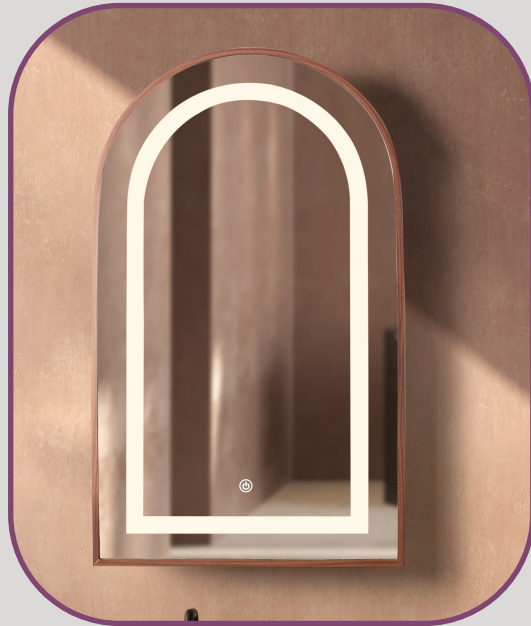

INTRODUCTION

GoodLiving is a leading manufacturer of premium aluminium profiles and modular cabinets, delivering modern, durable, and design-driven solutions for residential and commercial spaces. Based in Ahmedabad, India, GoodLiving has built a strong presence across the country with a commitment to quality craftsmanship and innovative engineering.

With 240+ successful installations across India, the company's reach spans major metro cities as well as emerging micro-cities, making GoodLiving a trusted name for architects, interior designers, and Glass dealer.

GoodLiving continues to expand its footprint with a focus on precision manufacturing, reliable service, and long-lasting products that elevate everyday living.