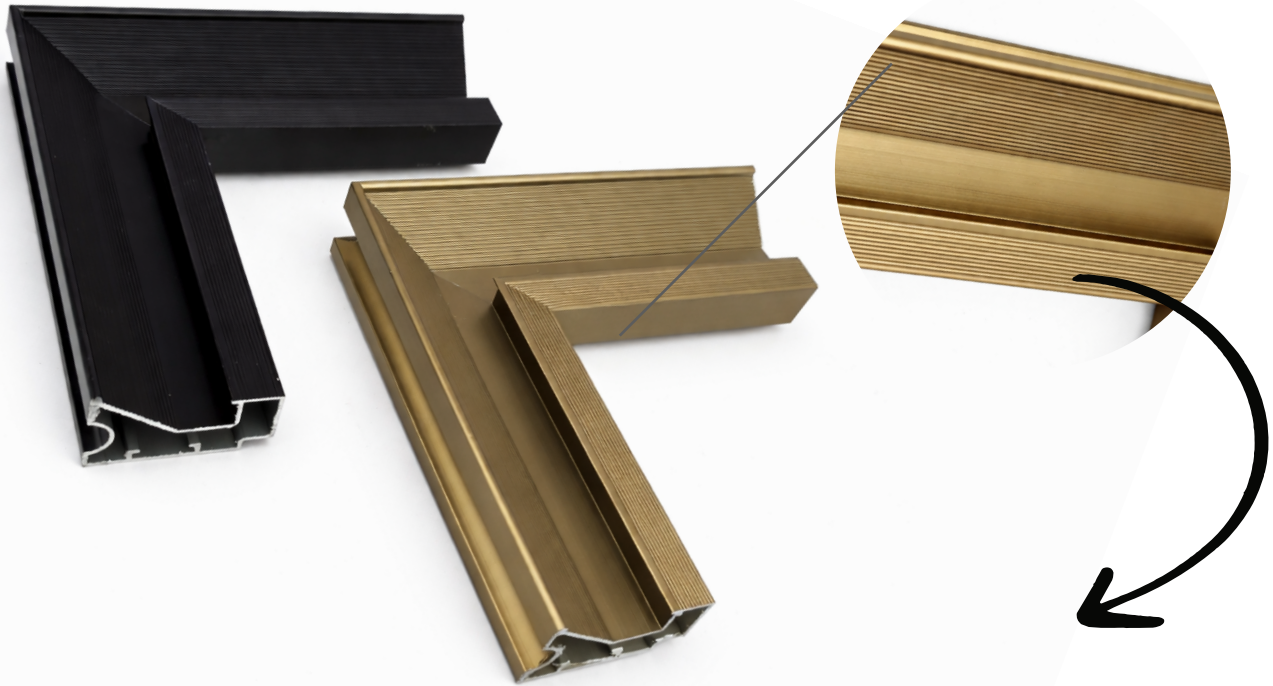

Premium Series

01	PM- BLACK
02	PM- GOLD
03	PM- REAL GOLD
04	PM- ROSE GOLD
05	PM- ANTIQUE GOLD
06	PM- WINE
07	PM- SILVER
08	PM- BROWN
09	PM- GREY
10	PM- WOODENS

Fluted Series

This profile can be converted into any shape
 Sizes available: 20mm, 30mm & 40mm

Fluted series

01	FS- BLACK
02	FS- GOLD
03	FS- REAL GOLD
04	FS- ROSE GOLD
05	FS- ANTIQUE GOLD
06	FS- WINE
07	FS- SILVER
08	FS- BROWN
09	FS- GREY
10	FS- WOODENS

Silicone Led Profile

Back light profile

Silicone Led Profile

01	SL- BLACK
02	SL- GOLD
03	SL- REAL GOLD
04	SL- ROSE GOLD
05	SL- ANTIQUE GOLD
06	SL- WINE
07	SL- SILVER
08	SL- BROWN
09	SL- GREY
10	SL- WOODENS

Front Side Profiles LED Fluted

This profile can be used with or without light