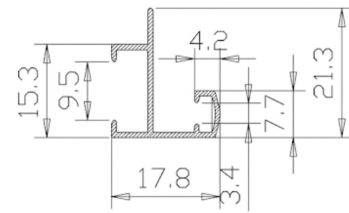

ITEM: AP-101

01	AP-101- BLACK
02	AP-101- GOLD
03	AP-101- REAL GOLD
04	AP-101- ROSE GOLD
05	AP-101- ANTIQUE GOLD
06	AP-101- WINE
07	AP-101- SILVER
08	AP-101- BROWN
09	AP-101- GREY
10	AP-101- WOODENS