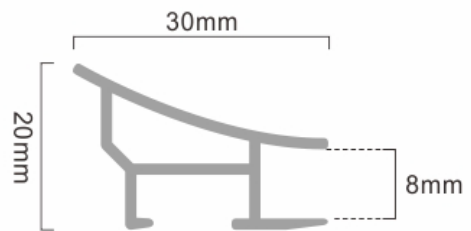

ITEM: AP-019

01	AP-019- BLACK
02	AP-019- GOLD
03	AP-019- REAL GOLD
04	AP-019- ROSE GOLD
05	AP-019- ANTIQUE GOLD
06	AP-019- WINE
07	AP-019- SILVER
08	AP-019- BROWN
09	AP-019- GREY
10	AP-019- WOODENS