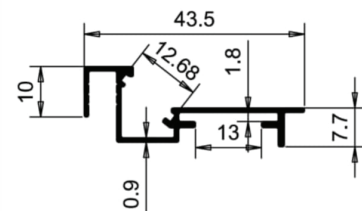

Silicone Led Profile

01	SL- BLACK
02	SL- GOLD
03	SL- REAL GOLD
04	SL- ROSE GOLD
05	SL- ANTIQUE GOLD
06	SL- WINE
07	SL- SILVER
08	SL- BROWN
09	SL- GREY
10	SL- WOODENS