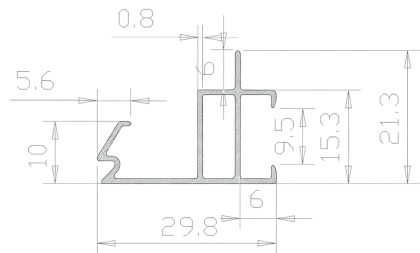

ITEM: AP-103

01	AP-103- BLACK
02	AP-103- GOLD
03	AP-103- REAL GOLD
04	AP-103- ROSE GOLD
05	AP-103- ANTIQUE GOLD
06	AP-103- WINE
07	AP-103- SILVER
08	AP-103- BROWN
09	AP-103- GREY
10	AP-103- WOODENS