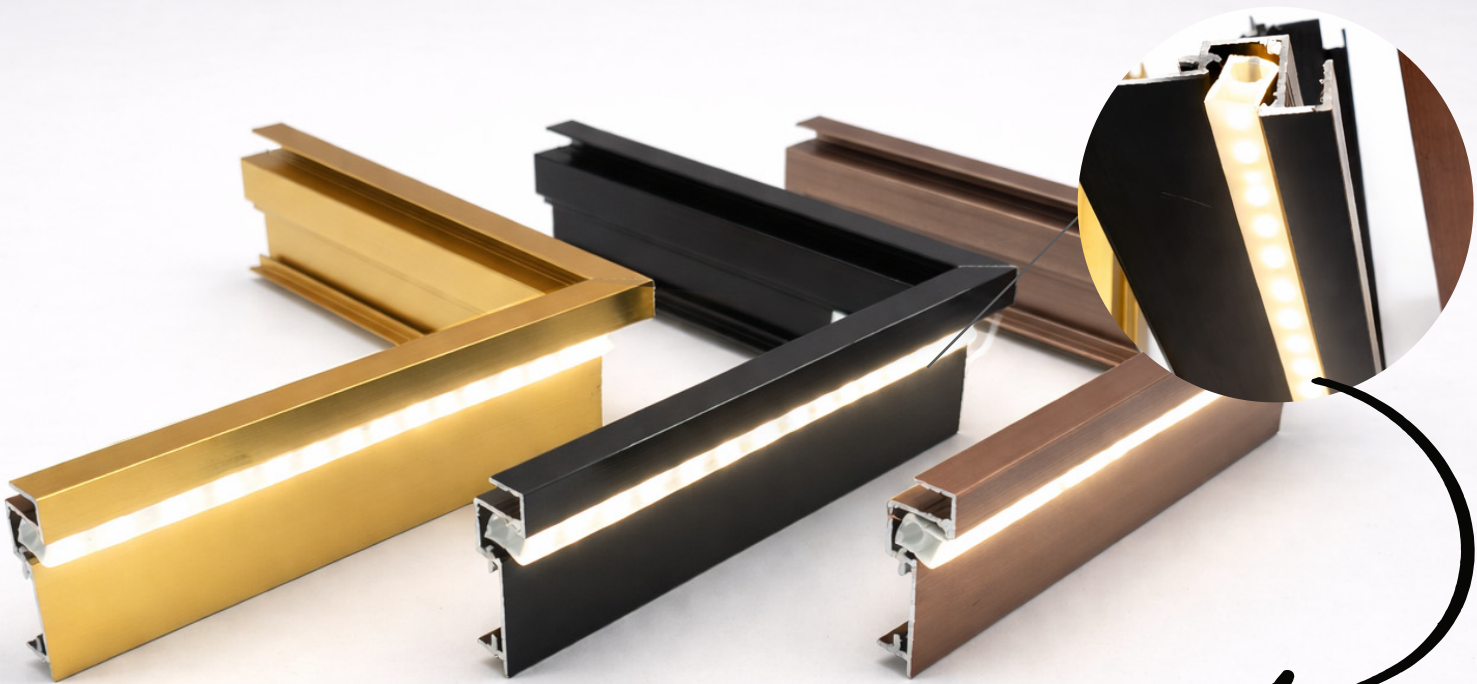

Premium Series

01	PM- BLACK
02	PM- GOLD
03	PM- REAL GOLD
04	PM- ROSE GOLD
05	PM- ANTIQUE GOLD
06	PM- WINE
07	PM- SILVER
08	PM- BROWN
09	PM- GREY
10	PM- WOODENS

Fluted Series

This profile can be converted into any shape
 Sizes available: 20mm, 30mm & 40mm

Fluted series

01	FS- BLACK
02	FS- GOLD
03	FS- REAL GOLD
04	FS- ROSE GOLD
05	FS- ANTIQUE GOLD
06	FS- WINE
07	FS- SILVER
08	FS- BROWN
09	FS- GREY
10	FS- WOODENS

Silicone Led Profile

Back light profile

Silicone Led Profile

01	SL- BLACK
02	SL- GOLD
03	SL- REAL GOLD
04	SL- ROSE GOLD
05	SL- ANTIQUE GOLD
06	SL- WINE
07	SL- SILVER
08	SL- BROWN
09	SL- GREY
10	SL- WOODENS

Front Side Profiles LED Fluted

This profile can be used with or without light