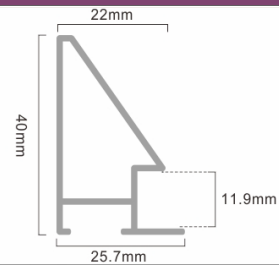

ITEM: AP-040

01	AP-040- BLACK
02	AP-040- GOLD
03	AP-040- REAL GOLD
04	AP-040- ROSE GOLD
05	AP-040- ANTIQUE GOLD
06	AP-040- WINE
07	AP-040- SILVER
08	AP-040- BROWN
09	AP-040- GREY
10	AP-040- WOODENS