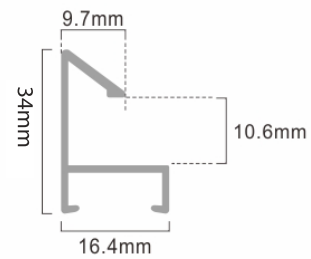

ITEM: AP-034

01	AP-034- BLACK
02	AP-034- GOLD
03	AP-034- REAL GOLD
04	AP-034- ROSE GOLD
05	AP-034- ANTIQUE GOLD
06	AP-034- WINE
07	AP-034- SILVER
08	AP-034- BROWN
09	AP-034- GREY
10	AP-034- WOODENS