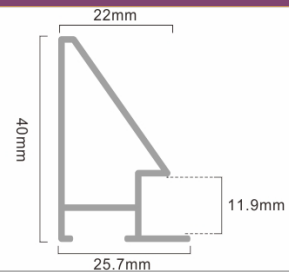

ITEM: AP-041

01	AP-041- BLACK
02	AP-041- GOLD
03	AP-041- REAL GOLD
04	AP-041- ROSE GOLD
05	AP-041- ANTIQUE GOLD
06	AP-041- WINE
07	AP-041- SILVER
08	AP-041- BROWN
09	AP-041- GREY
10	AP-041- WOODENS