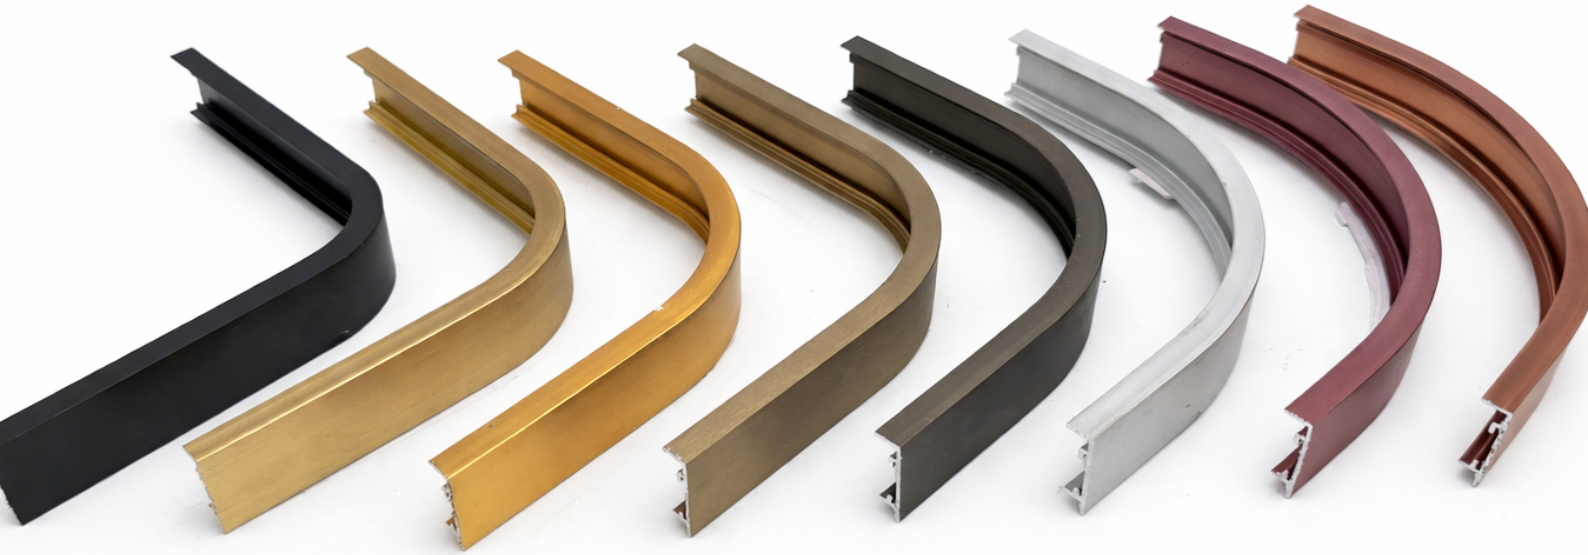

GoodLiving continues to expand its footprint with a focus on precision manufacturing, reliable service, and long-lasting products that elevate everyday living.

Premium Series

This profile can be converted into any shape
Sizes available: 20mm, 30mm, 40mm & 50mm

Premium Series

01	PM- BLACK
02	PM- GOLD
03	PM- REAL GOLD
04	PM- ROSE GOLD
05	PM- ANTIQUE GOLD
06	PM- WINE
07	PM- SILVER
08	PM- BROWN
09	PM- GREY
10	PM- WOODENS

Fluted Series

This profile can be converted into any shape
 Sizes available: 20mm, 30mm & 40mm