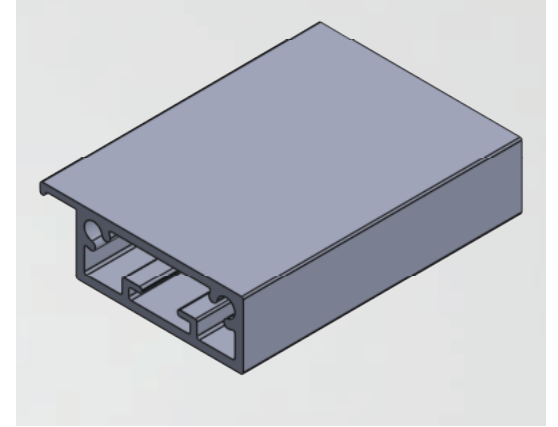

Frame in Frame Series

www.goodlivingglobal.in

Model Name		Size	Glass Thickness	Bending	length	LED
NB-030		30mm	-	Yes	4.8 Mtr/16feet	No
NB-3612		36mm	-	Yes	4.8 Mtr/16feet	No