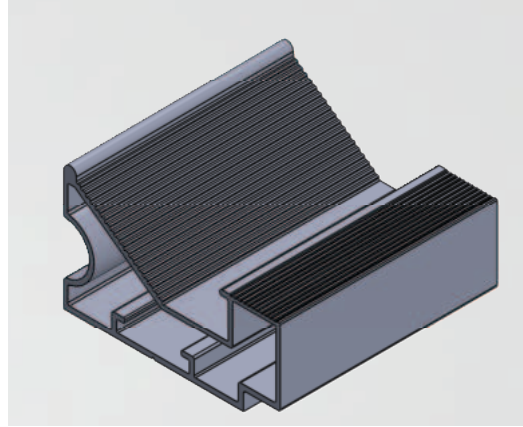

Caption for Mirror & Cabinet Door

www.goodlivingglobal.in

Model Name	Size	Glass Thickness	Bending	length	LED	
CS-45 Fluted		45mm	Cabinet Shutter	No	3.6 Mtr/12 feet	Yes
CS-45-P		120mm	Cabinet Shutter	No	3.6 Mtr/12 feet	Yes