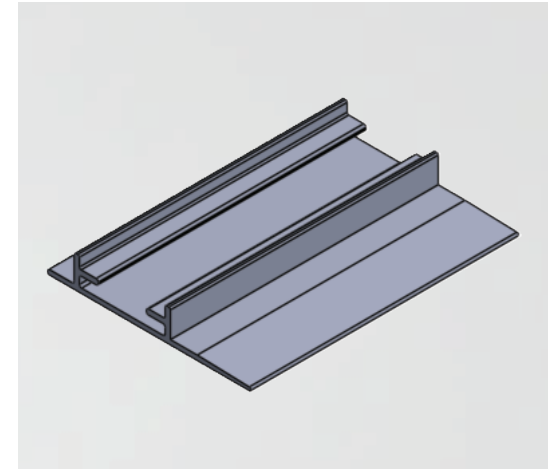

Front Side Glass Profiles for LED Mirror

www.goodlivingglobal.in

Model Name

Size

Glass Thickness

Bending

length

LED

FG-038

38 mm

3mm to 6mm Glass

Yes

4.8 Mtr/16feet

Yes