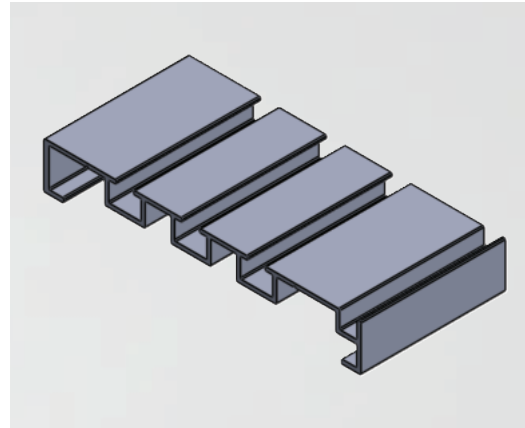

Cabinet Series

www.goodlivingglobal.in

Model Name	Size	Glass Thickness	Bending	length	LED	
CS-120		120mm	-	No	3.6 Mtr/12 feet	Yes
Cabinet Series Top/Bottom		120mm	-	No	3.6 Mtr/12 feet	Yes