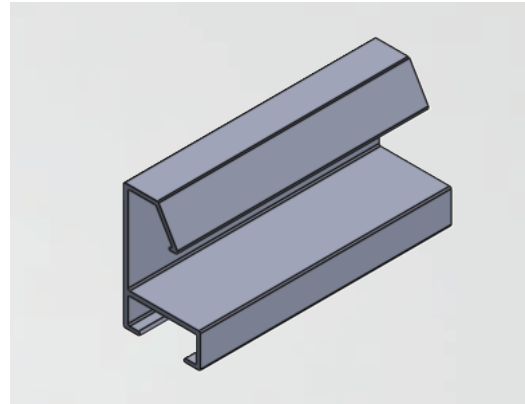

PF Series

www.goodlivingglobal.in

Model Name

Size

Glass Thickness

Bending

length

LED

PF-025

025mm

3mm to 8 mm Glass

No

3.6 Mtr/12 feet

Yes

PFV-030

030mm

3mm to 8 mm Glass

Yes

3.6 Mtr/12 feet

Yes

PF-015

015mm

3mm to 8 mm Glass

No

3.6 Mtr/12 feet

Yes