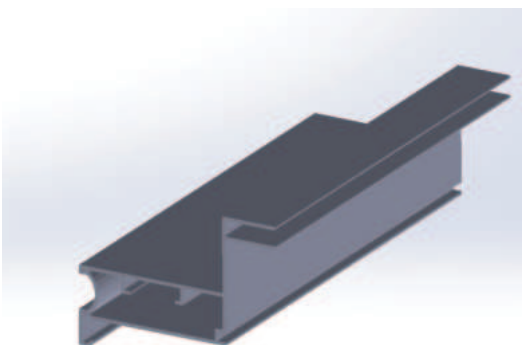

Aluminium Cabinet Profile

www.goodlivingglobal.in

Model Name

length

Cabinet Partition

3.6 Mtr/12 feet

Cabinet Partition

3.6 Mtr/12 feet

Cabinet Partition Profile

3.6 Mtr/12 feet