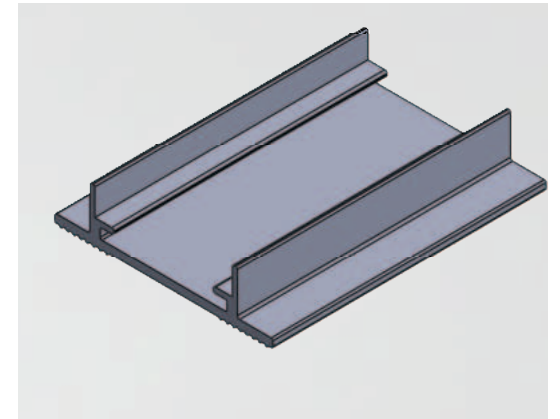

Double Side Series (Sp for Saloon Mirror)

www.goodlivingglobal.in

Model Name		Size	Glass Thickness	Bending	length	LED
DS-040		40mm	3mm to 6mm Glass	Yes	4.8 Mtr/16feet	Yes
DSN-040		40mm	3mm to 6mm Glass	Yes	4.8 Mtr/16feet	Yes