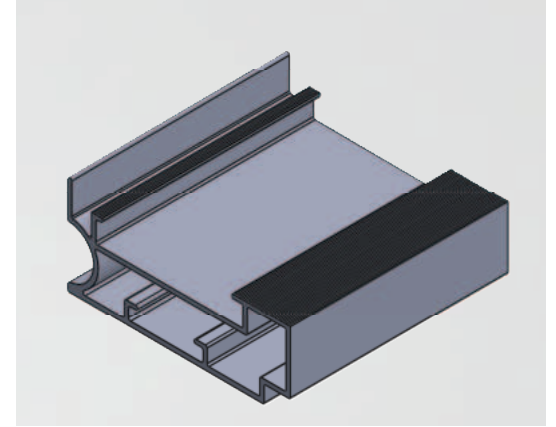

Caption for Mirror & Cabinet Door

www.goodlivingglobal.in

Model Name	Size	Glass Thickness	Bending	length	LED	
CS-45 Fluted		45mm	Cabinet Shutter	No	3.6 Mtr/12 feet	Yes
CS-45-P		120mm	Cabinet Shutter	No	3.6 Mtr/12 feet	Yes