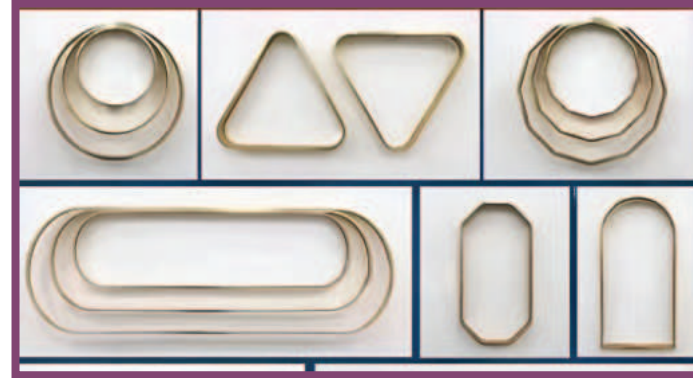

Mirror Stand

48inch to 72inch

-

No

N.A.

No

**"We also provide custom tools for bending aluminum frames for mirrors."**