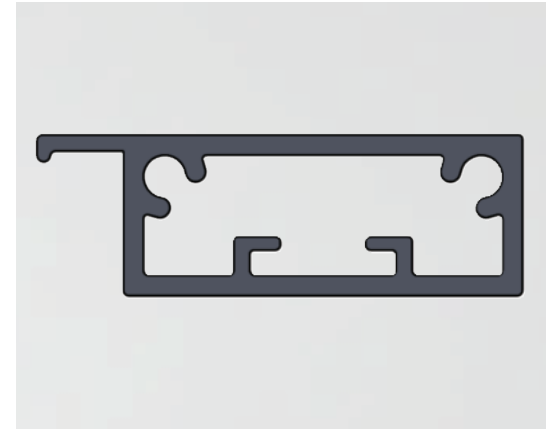

Frame in Frame Series

www.goodlivingglobal.in

Model Name		Size	Glass Thickness	Bending	length	LED
NB-030		30mm	-	Yes	4.8 Mtr/16feet	No
NB-3612		36mm	-	Yes	4.8 Mtr/16feet	No