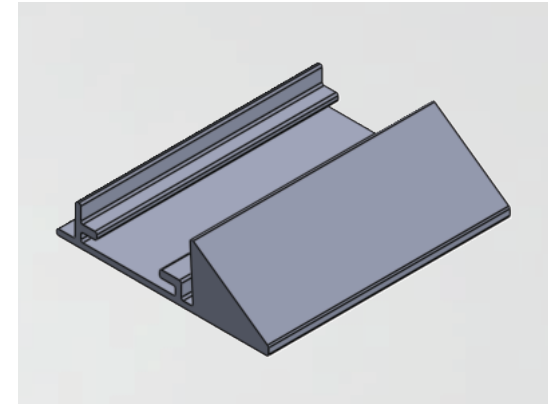

Bevelled Series

www.goodlivingglobal.in

Model Name		Size	Glass Thickness	Bending	length	LED
BH-045		045mm	3mm to 8mm Glass	No	4.8 Mtr/16feet	Yes
BS-045		045mm	3mm to 8mm Glass	Yes	4.8 Mtr/16feet	Yes
BV-030		030mm	3mm to 8mm Glass	Yes	4.8 Mtr/16feet	Yes