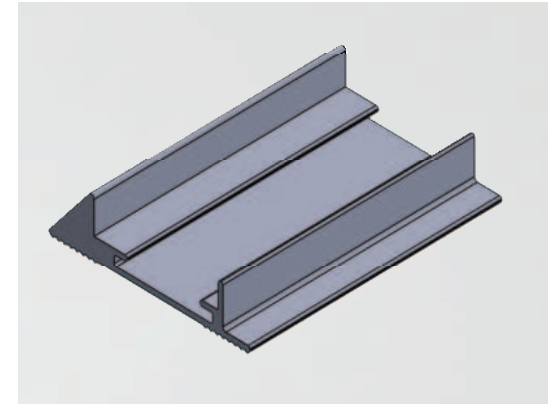

Fluted series

www.goodlivingglobal.in

Model Name		Size	Glass Thickness	Bending	length	LED
FS-120		020mm	3mm to 8mm Glass	Yes	4.8 Mtr/16feet	No
FS-130		030mm	3mm to 8mm Glass	Yes	4.8 Mtr/16feet	Yes
FS-140		040mm	3mm to 8mm Glass	Yes	4.8 Mtr/16feet	Yes