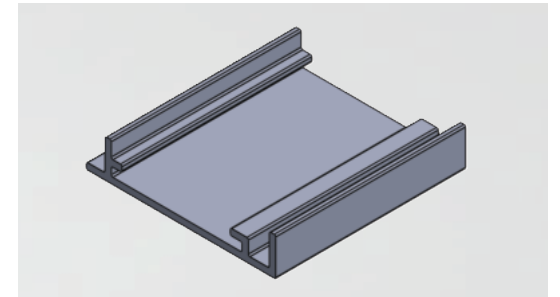

## Premium Series

[www.goodlivingglobal.in](http://www.goodlivingglobal.in)

Model Name	Size	Glass Thickness	Bending	length	LED	
PM-020		20mm	3mm to 8mm Glass	Yes	4.8 Mtr/16 feet	No
PM-030		30mm	3mm to 8mm Glass	Yes	4.8 Mtr/16 feet	No
PM-040		40mm	3mm to 8mm Glass	Yes	4.8 Mtr/16 feet	Yes
PM-050		50mm	3mm to 8mm Glass	Yes	4.8 Mtr/16 feet	Yes
PM-075		75mm	3mm to 8mm Glass	Yes	4.8 Mtr/16 feet	Yes