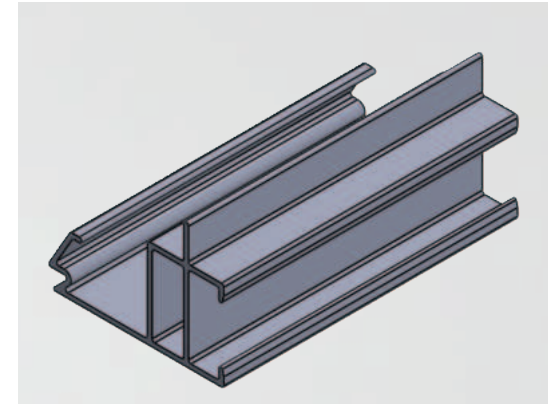

PF Series

www.goodlivingglobal.in

Model Name

Size

Glass Thickness

Bending

length

LED

PF-025

025mm

3mm to 8 mm Glass

No

3.6 Mtr/12 feet

Yes

PFV-030

030mm

3mm to 8 mm Glass

Yes

3.6 Mtr/12 feet

Yes

PF-015

015mm

3mm to 8 mm Glass

No

3.6 Mtr/12 feet

Yes