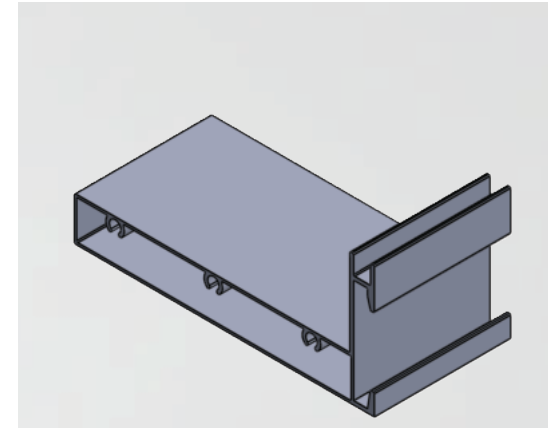

Cabinet Series

www.goodlivingglobal.in

Model Name	Size	Glass Thickness	Bending	length	LED	
CS-120		120mm	-	No	3.6 Mtr/12 feet	Yes
Cabinet Series Top/Bottom		120mm	-	No	3.6 Mtr/12 feet	Yes