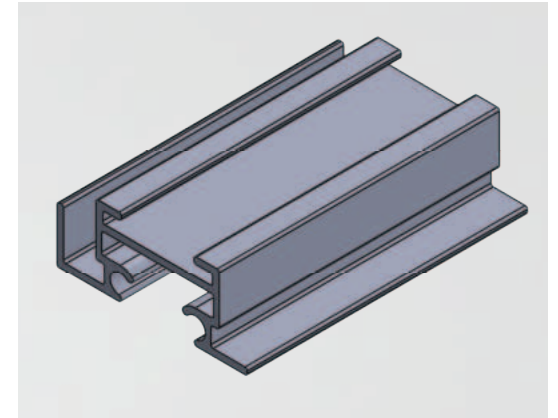

# Silicone Led Profile

[www.goodlivingglobal.in](http://www.goodlivingglobal.in)

Model Name	Size	Glass Thickness	Bending	length	LED	
SL-040		40mm	3mm to 6mm Glass	Yes	4.8 Mtr/16feet	Yes
FL-040		40mm	3mm to 6mm Glass	Yes	4.8 Mtr/16feet	Yes